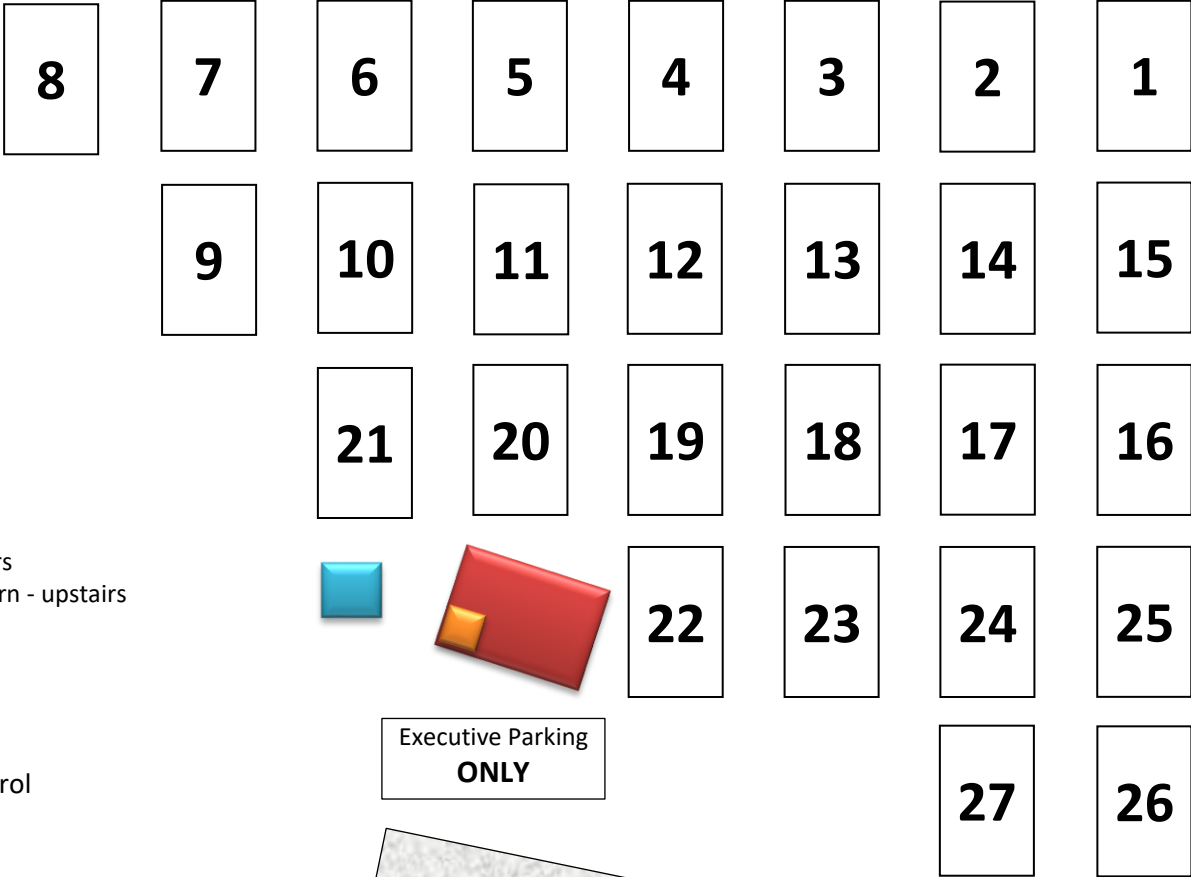

Gosford Netball Association Court Map

PARKING

ROADWAY

Sporting Fields

PARKING

-  Control - upstairs
-  Scoresheet return - upstairs
-  Canteen
-  Toilets - Female
-  Physio/First Aid

-  Umpires Control

-  Male Toilet

-  Additional Toilets

ROADWAY – Executive Use ONLY

Executive Parking
ONLY